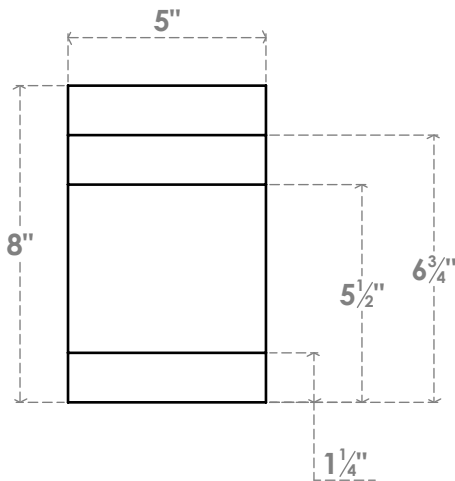

RFTP05X08X12MED

5"W X 8"H X 12"L MEDITERRANEAN ARCHITECTURAL GRADE PVC RAFTER TAIL

SIDE PROFILE

FRONT PROFILE

ISOMETRIC

EKENA MILLWORK
 2300 WEST MAIN ST.
 CLARKSVILLE, TX 75426
 TOLL FREE: 866-607-0453
 WWW.EKENAMILLWORK.COM

NOTES

1. INSTALLATION TO BE COMPLETED IN ACCORDANCE WITH MANUFACTURER'S SPECIFICATIONS.
2. DRAWING MAY NOT BE TO SCALE
3. THIS DRAWING IS INTENDED FOR DESIGN AND PLANNING PURPOSES ONLY.
4. ALL INFORMATION CONTAINED HEREIN WAS CURRENT AT THE TIME OF DEVELOPMENT BUT MUST BE REVIEWED AND APPROVED BY THE PRODUCT MANUFACTURER TO BE CONSIDERED ACCURATE.
5. ARCHITECTURAL GRADE PVC PRODUCTS ARE MADE FROM EXPANDED CELLULAR PVC AND COME NATURALLY WHITE BUT MAY BE PAINTED