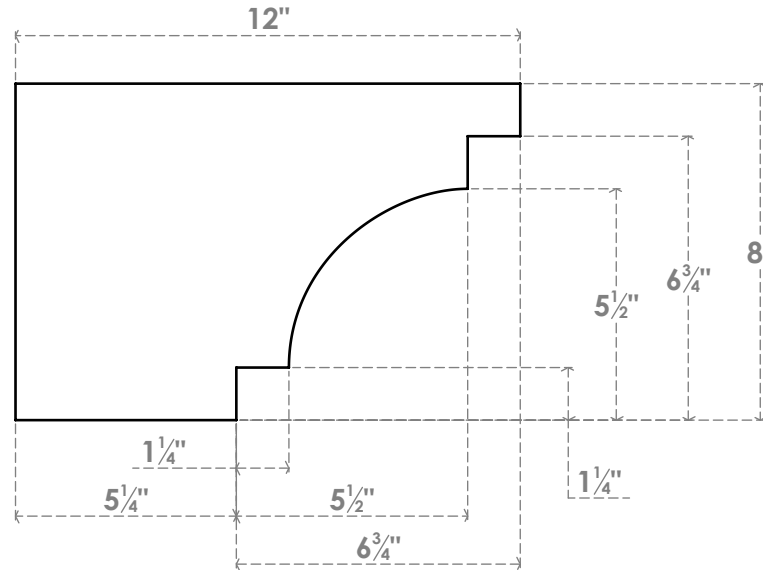

RFTP05X08X12MED

5"W X 8"H X 12"L MEDITERRANEAN ARCHITECTURAL GRADE PVC RAFTER TAIL

SIDE PROFILE

FRONT PROFILE

ISOMETRIC

EKENA MILLWORK
 2300 WEST MAIN ST.
 CLARKSVILLE, TX 75426
 TOLL FREE: 866-607-0453
 WWW.EKENAMILLWORK.COM

NOTES

1. INSTALLATION TO BE COMPLETED IN ACCORDANCE WITH MANUFACTURER'S SPECIFICATIONS.
2. DRAWING MAY NOT BE TO SCALE
3. THIS DRAWING IS INTENDED FOR DESIGN AND PLANNING PURPOSES ONLY.
4. ALL INFORMATION CONTAINED HEREIN WAS CURRENT AT THE TIME OF DEVELOPMENT BUT MUST BE REVIEWED AND APPROVED BY THE PRODUCT MANUFACTURER TO BE CONSIDERED ACCURATE.
5. ARCHITECTURAL GRADE PVC PRODUCTS ARE MADE FROM EXPANDED CELLULAR PVC AND COME NATURALLY WHITE BUT MAY BE PAINTED